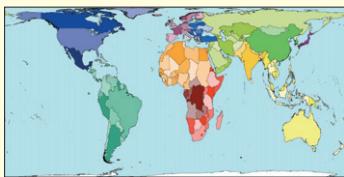

Steel Exports

Earnings from steel exports are 2.2% of export earnings. The category mapped here includes steel and iron but not iron ore. Steel and iron are used to make railway tracks, pipes, tubes and wire, amongst other things.

The top five exporting (US\$ net) territories when measured per person are all in Western Europe. The top five per person importers of ores are also Western European territories.

Only 32 (out of 200) territories are net steel exporters. None of these 32 territories are in Northern Africa, Central Africa, North America or Asia Pacific. New Caledonia, the only yellow island shown, is a territory of France.

Territory size shows the proportion of worldwide net exports of steel (in US\$) that come from there. Net exports are exports minus imports. When imports are larger than exports the territory is not shown.

MOST AND LEAST US\$ OF NET STEEL EXPORTS

| Rank | Territory | Value | Rank | Territory | Value |
|------|------------|-------|------|--------------------|-------|
| 1 | Luxembourg | 2339 | 23 | Bosnia Herzegovina | 19.75 |
| 2 | Belgium | 332 | 24 | Romania | 17.37 |
| 3 | Finland | 215 | 25 | Venezuela | 16.91 |
| 4 | Sweden | 192 | 26 | Argentina | 16.05 |
| 5 | Austria | 147 | 27 | Brazil | 13.59 |
| 6 | Slovakia | 120 | 28 | Turkey | 12.68 |
| 7 | Japan | 101 | 29 | Trinidad & Tobago | 9.74 |
| 8 | Ukraine | 94 | 30 | Kazakhstan | 8.25 |
| 9 | Taiwan | 73 | 31 | Puerto Rico | 2.33 |
| 10 | Germany | 51 | 32 | India | 1.32 |