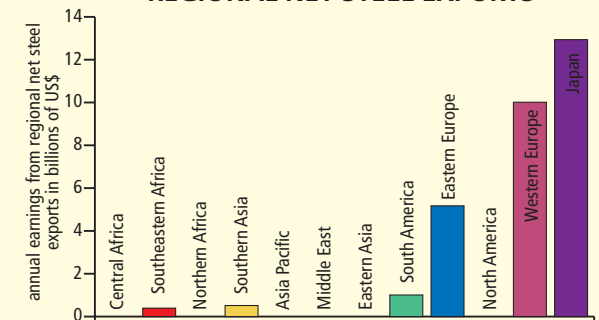

REGIONAL NET STEEL EXPORTS

“Steel for ships, planes, tanks and craftsmen to shape it. That was the Empire’s call to Sheffield in the hour of peril.”

The Sheffield Star, 1941